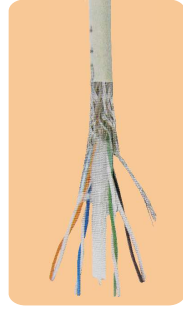

CAT.6 LAN CABLE

Application:

- 100Base-T4
- 100Base-TX
- 100VG-AnyLAN
- 1000Base-T (Gigabit Ethernet)
- 155 Mbps ATM
- 622Mbps ATM

Product Description:

- Rated temperature: 60°C, 75°C
- Reference Standard: TIA/EIA568B IEO/ISO11801
- Bare solid or stranded copper conductor
- Color-coded PE insulation
- Zip cord (optional)
- Lead free PVC or LSZH jacket
- Flammability grade: CMX, CM, CMG, CMR, CMP
- UL, ETL verified
- Reellex Pull-out Box packing

Specification:

- Lan cables are suitable for perfect audio, data & video of transfer for local area network
- 4Pair Per 1000FT(305M)
- Various color and length at option

Order Information:

LC	Shielding	Construction	Conductor	Color	Jacket
5: Cat.5e	U: UTP	S: Solid	24: 24AWG	BK: Black	P: PVC
6: Cat.6	F: FTP	T: Stranded	23: 23AWG	WH: White	L: LSZH
8: Cat.6A	SF: SFTP		26: 26AWG	RD: Red	
7: Cat.7	SS: SSTP		28: 28AWG	GN: Green	
3: Cat.3				BL: Blue	
4: Cat.3 25pair				YL: Yellow	
				GY: Grey	
				IV: Ivory	
				OR: Orange	

CAT.6A & CAT.6 PATCH CORD

Application:

- Patch cord is used in network application such as 10Base-T, 100Base-T, 1000Base-T ethernet technology to 100meters, and have been designed specifically for Gigabit ethernet applications (Gigabit over copper).
- They perform at high-data transfer rates, and work with ATM and gigabit speed products.
- Ideal for connecting Computers, Hubs, Switches, Printer servers, Patch panels, etc.